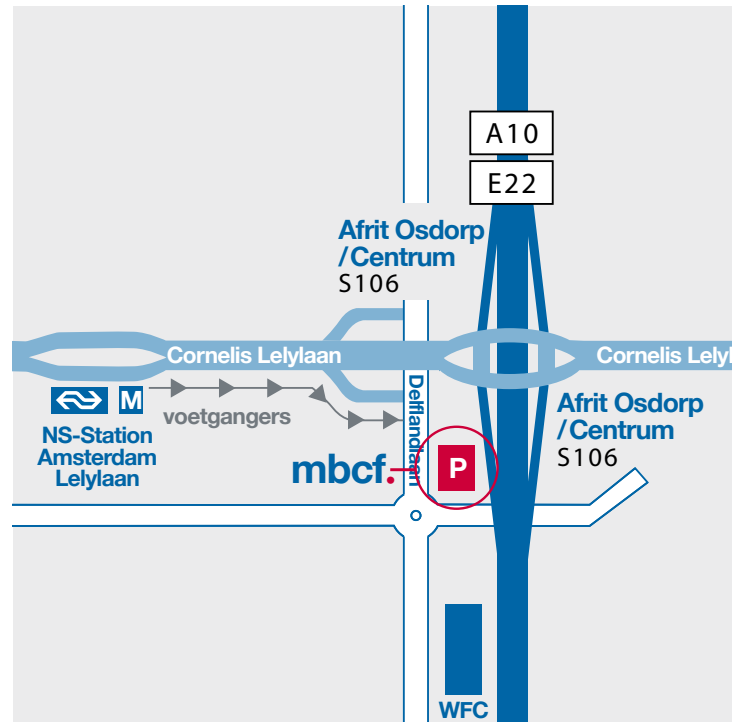

By public transport

Our office is close to the train station Amsterdam Lelylaan, from where you take tram 1 or 17 towards Centraal Station. Get off at the first stop (Derkinderenstraat, almost next to our office). Alternatively, our office is about a 5-minute walk from Lelylaan station (walk parallel to the Cornelis Lelylaan and the tramline towards the city centre).

By car

You find our office directly next to the Amsterdam A10 West Ring Road. On the Amsterdam A10 Ring Road, take the S106 exit towards Osdorp/Centre and turn right at the traffic lights on to the Cornelis Lelylaan; then take an immediate right turn downwards. Turn right at the traffic lights (Delflandlaan) and you will see our office almost immediately on your left. Drive straight on (approx. 50 m.) and go left at the roundabout. You will see our car park immediately on your left.

Navigation

When using a navigation system, please enter **Delflandlaan 4**. Our office is situated opposite this address. The entrance of our car park can be found at the right side of the building at the roundabout.

Parking

You can park in our car park. To do so you must first report at the kiosk at the right entrance to the car park.

mazars berenschot corporate finance bv. eye for the essence.